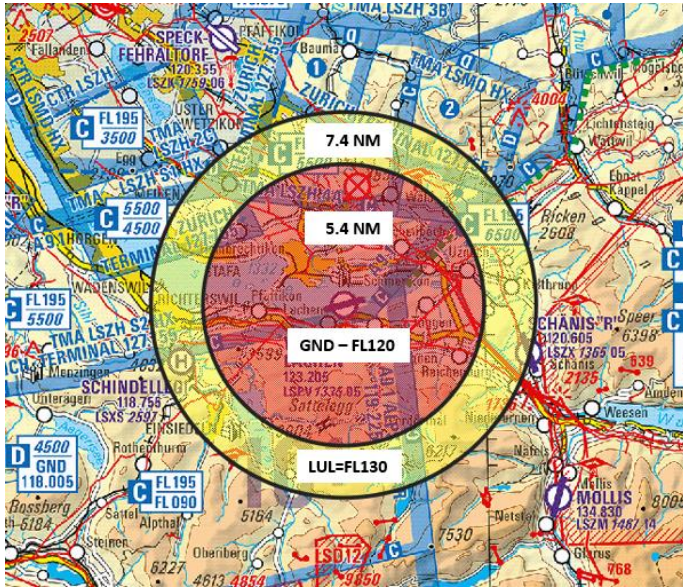

PS Wangen Lachen

Dimensions without service buffer (red area)

- GND – FL120
- Circle of 5.4NM (10km) radius, centred on N 47 12 17 / E 008 52 03

Service buffer (yellow area)

- Required buffer: Medium - 2NM/1000ft versus IFR
- Lowest usable level: FL130
- Radius with buffer included: 7.4NM