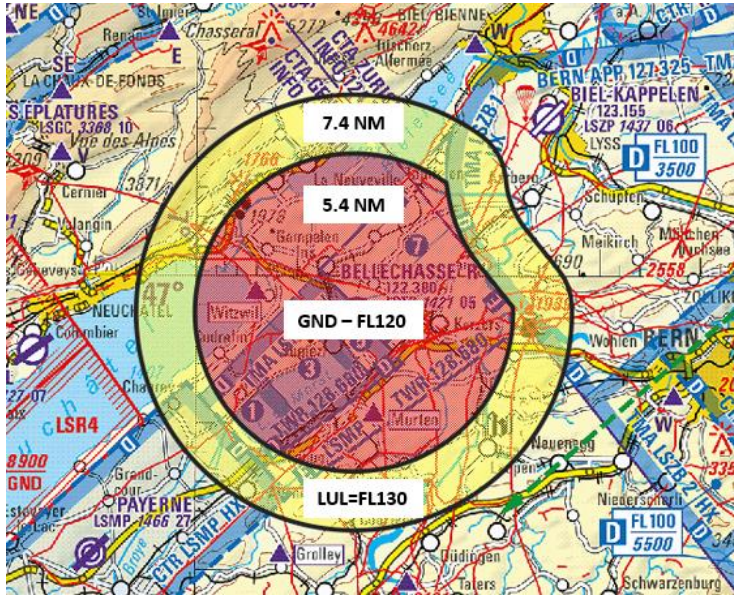

PS Bellechasse

Dimensions without service buffer (red area)

- GND – FL120
- Circle of 5.4NM (10km) radius, centred on N 46 58 46 / E 007 07 46 excl. TMA 1 LSZB

Service buffer (yellow area)

- Required buffer: Medium - 2NM/1000ft versus IFR
- Lowest usable level: FL130
- Radius with buffer included: 7.4NM