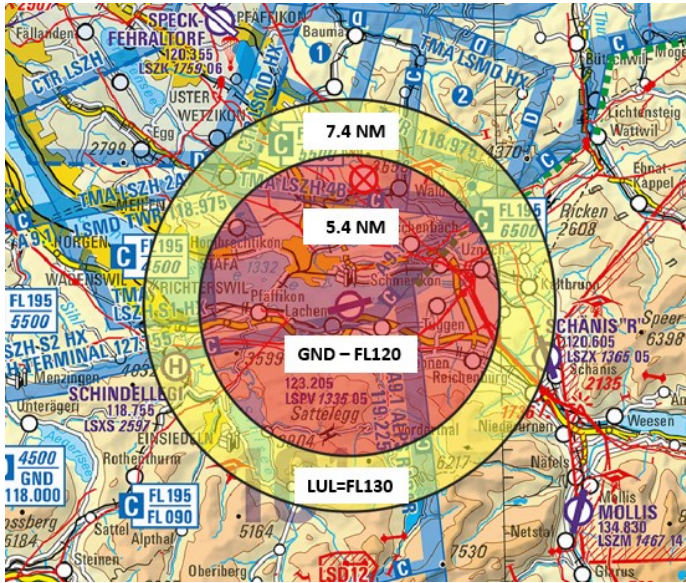

## Dimensions without service buffer (red area)

- GND – FL120
- Circle of 5.4NM (10km) radius, centred on N 47 12 17 / E 008 52 03

## Service buffer (yellow area)

- Required buffer: Medium - 2NM/1000ft versus IFR
- Lowest usable level: FL130
- Radius with buffer included: 7.4NM