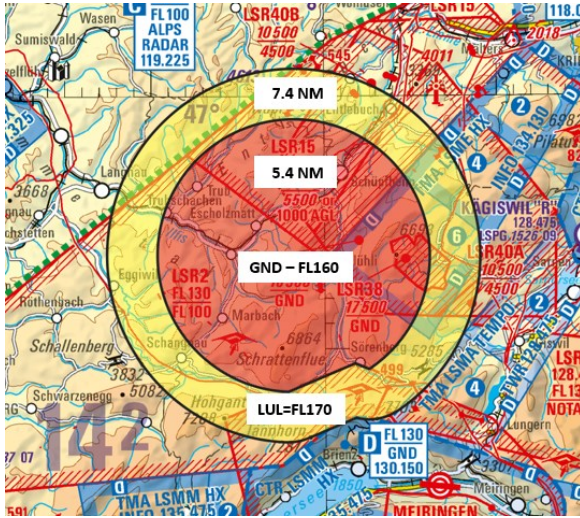

# PS Schratzenfluh

## Dimensions without service buffer (red area)

- GND – FL160
- Circle of 5.4NM (10km) radius, centred at Schratzenflue N 46 53 42 / E 007 58 11

## Service buffer (yellow area)

- Required buffer: Medium - 2NM/1000ft versus IFR
- Lowest usable level: FL170
- Radius with buffer included: 7.4NM