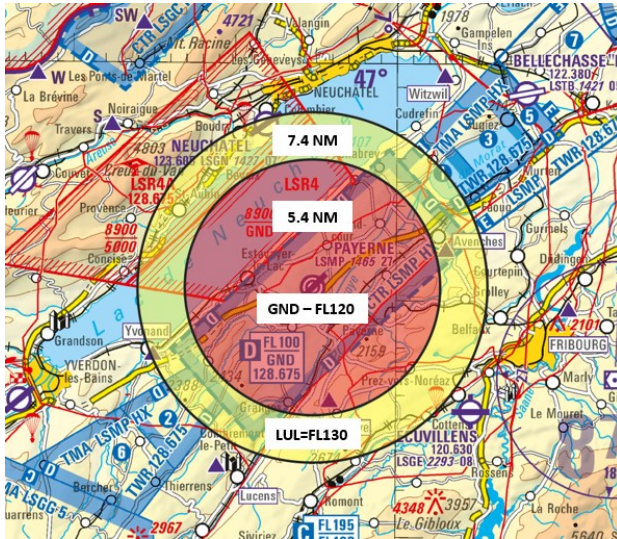

PS Payerne

Contact:
Nils Hämmerli
Commander PS

079 666 84 49

Dimensions without service buffer (red area)

- GND – FL120
- Circle of 5.4NM (10km) radius, centred at Payerne N 46 50 33 / E 006 54 49

Service buffer (yellow area)

- Required buffer: Medium - 2NM/1000ft versus IFR
- Lowest usable level: FL130
- Radius with buffer included: 7.4NM

Planned Activity (UTC)

APR 01	TUE	08:00 – 08:30
		13:00 – 13:30
APR 03	THU	08:00 – 08:30
		13:00 – 13:30
APR 08	TUE	08:00 – 08:30
		13:00 – 13:30
APR 10	THU	08:00 – 08:30
		13:00 – 13:30