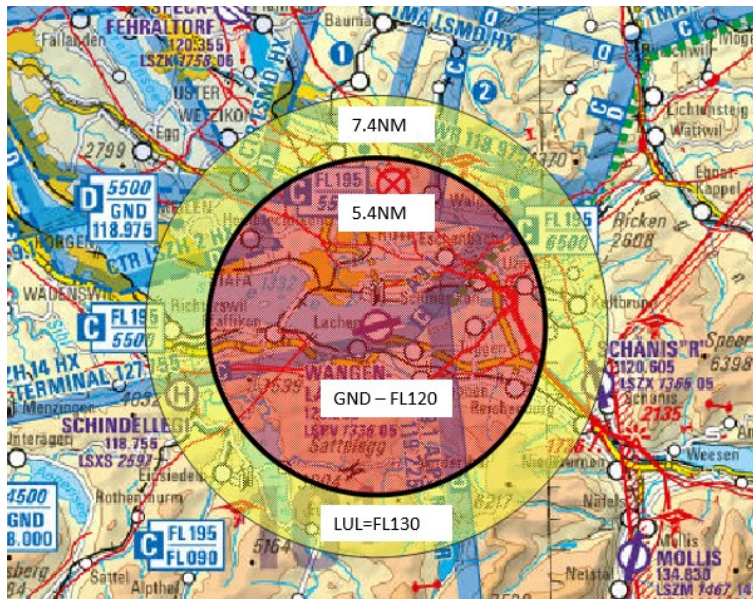

PS Wangen-Lachen

Dimensions without service buffer (red area)

- GND – FL120
- Circle of 5.4NM (10km) radius, centred on N 47 12 17 / E 008 52 03

Service buffer (yellow area)

- Required buffer: Medium - 2NM/1000ft versus IFR
- Lowest usable level: FL130
- Radius with buffer included: 7.4NM