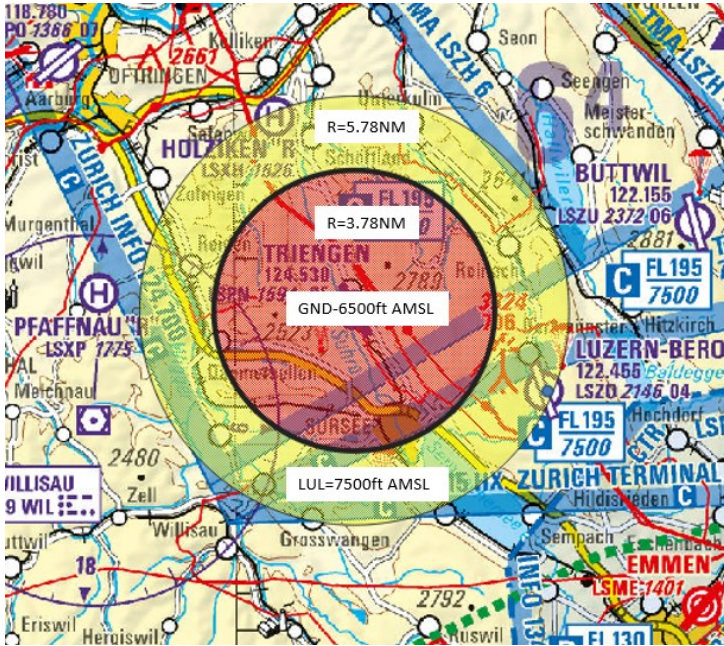

## PC7T Triengen

### Dimensions (red area)

- GND – 6500ft AMSL  
Radius 3.78NM (7km), centred on N 47 13 36 / E 008 04 41

### Service buffer (yellow area)

- Required buffer: Medium - 2NM/1000ft versus IFR
- Lowest usable level: 7'500ft AMSL
- Radius with buffer included: 5.78NM