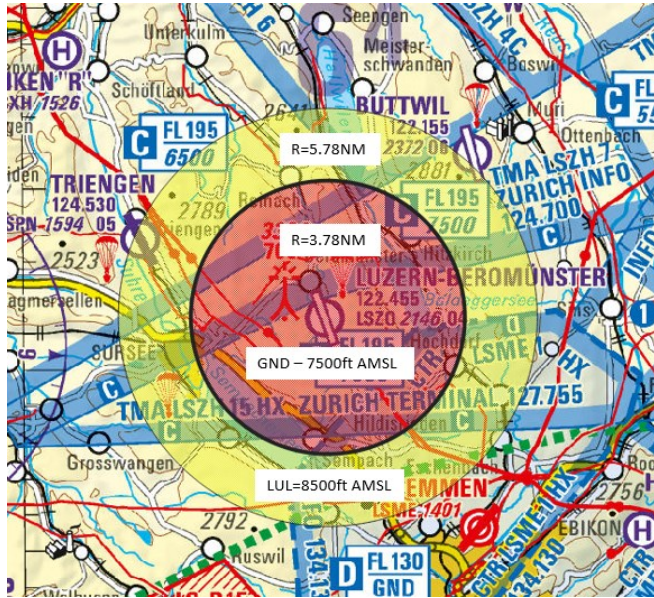

PC7T Luzern Beromünster

Dimensions (red area)

- GND – 7500ft AMSL
Radius 3.78NM (7km), centred on N 47 11 24 / E 008 12 17

Service buffer (yellow area)

- Required buffer: Medium - 2NM/1000ft versus IFR
- Lowest usable level: 8'500ft AMSL
- Radius with buffer included: 5.78NM