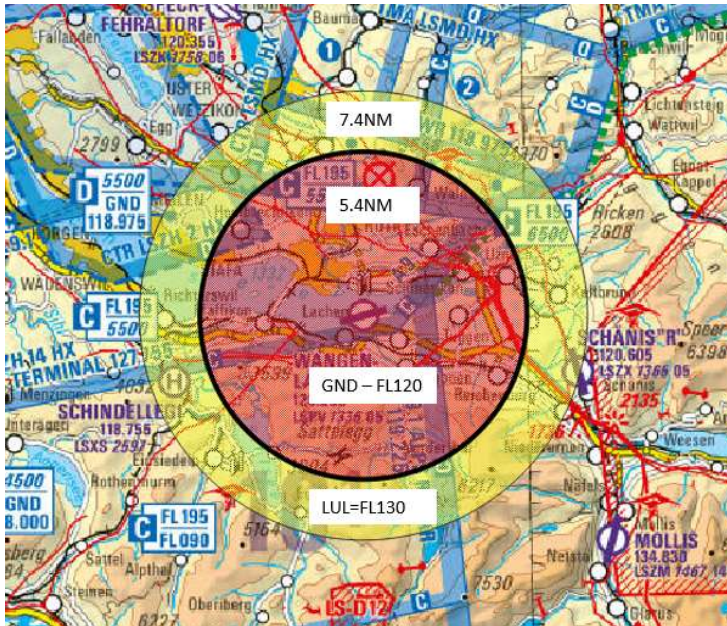

PS Wangen Lachen

Dimensions without service buffer (red area)

- GND – FL120
- Circle of 5.4NM (10km) radius, centred on N 47 12 17 / E 008 52 03

Service buffer (yellow area)

- Required buffer: Medium - 2NM/1000ft versus IFR
- Lowest usable level: FL130
- Radius with buffer included: 7.4NM