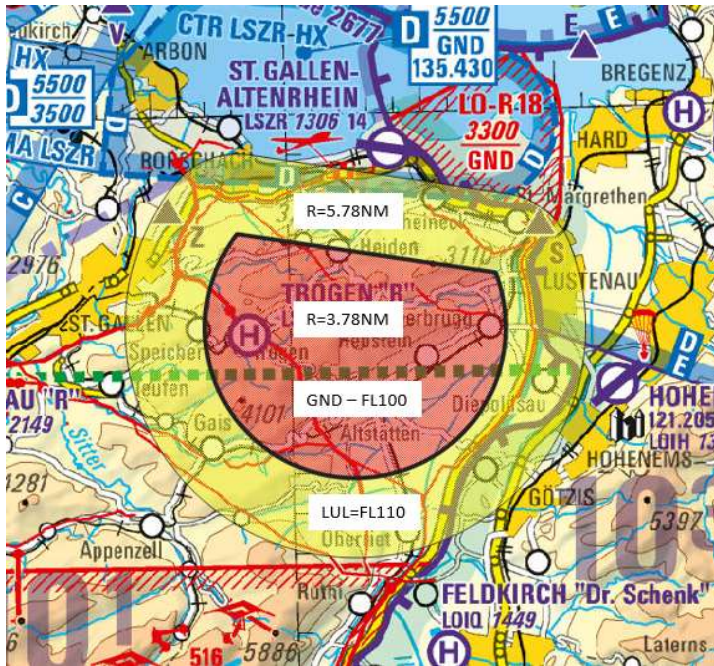

PC7T Oberegg

Dimensions (red area)

- GND – FL100
Radius 3.78NM (7km), centred on N 47 24 39 / E 009 32 21

Service buffer (yellow area)

- Required buffer: Medium - 2NM/1000ft versus IFR
- Lowest usable level: FL110
- Radius with buffer included: 5.78NM

Planned Activity UTC

MAY 08 WED 06:45 – 07:45